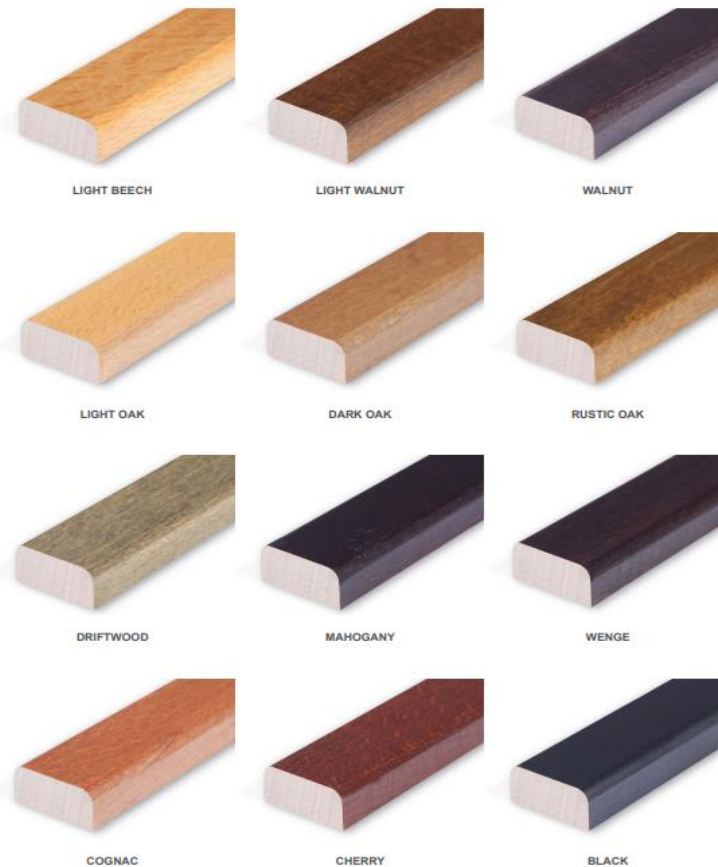

Cirrus

Armchair

Specifications

SKU	600-960
Height (mm)	815
Width (mm)	620
Depth (mm)	585
Seat Height (mm)	460
QTY Per Pallet	8
Weight	11.50Kg
MOQ	10
Material	Beechwood

FRAME FINISHES

VENETO FAUX LEATHERS

AVAILABLE
RAW

FINISHED
TO ORDER

Veneto
FAUX
LEATHER